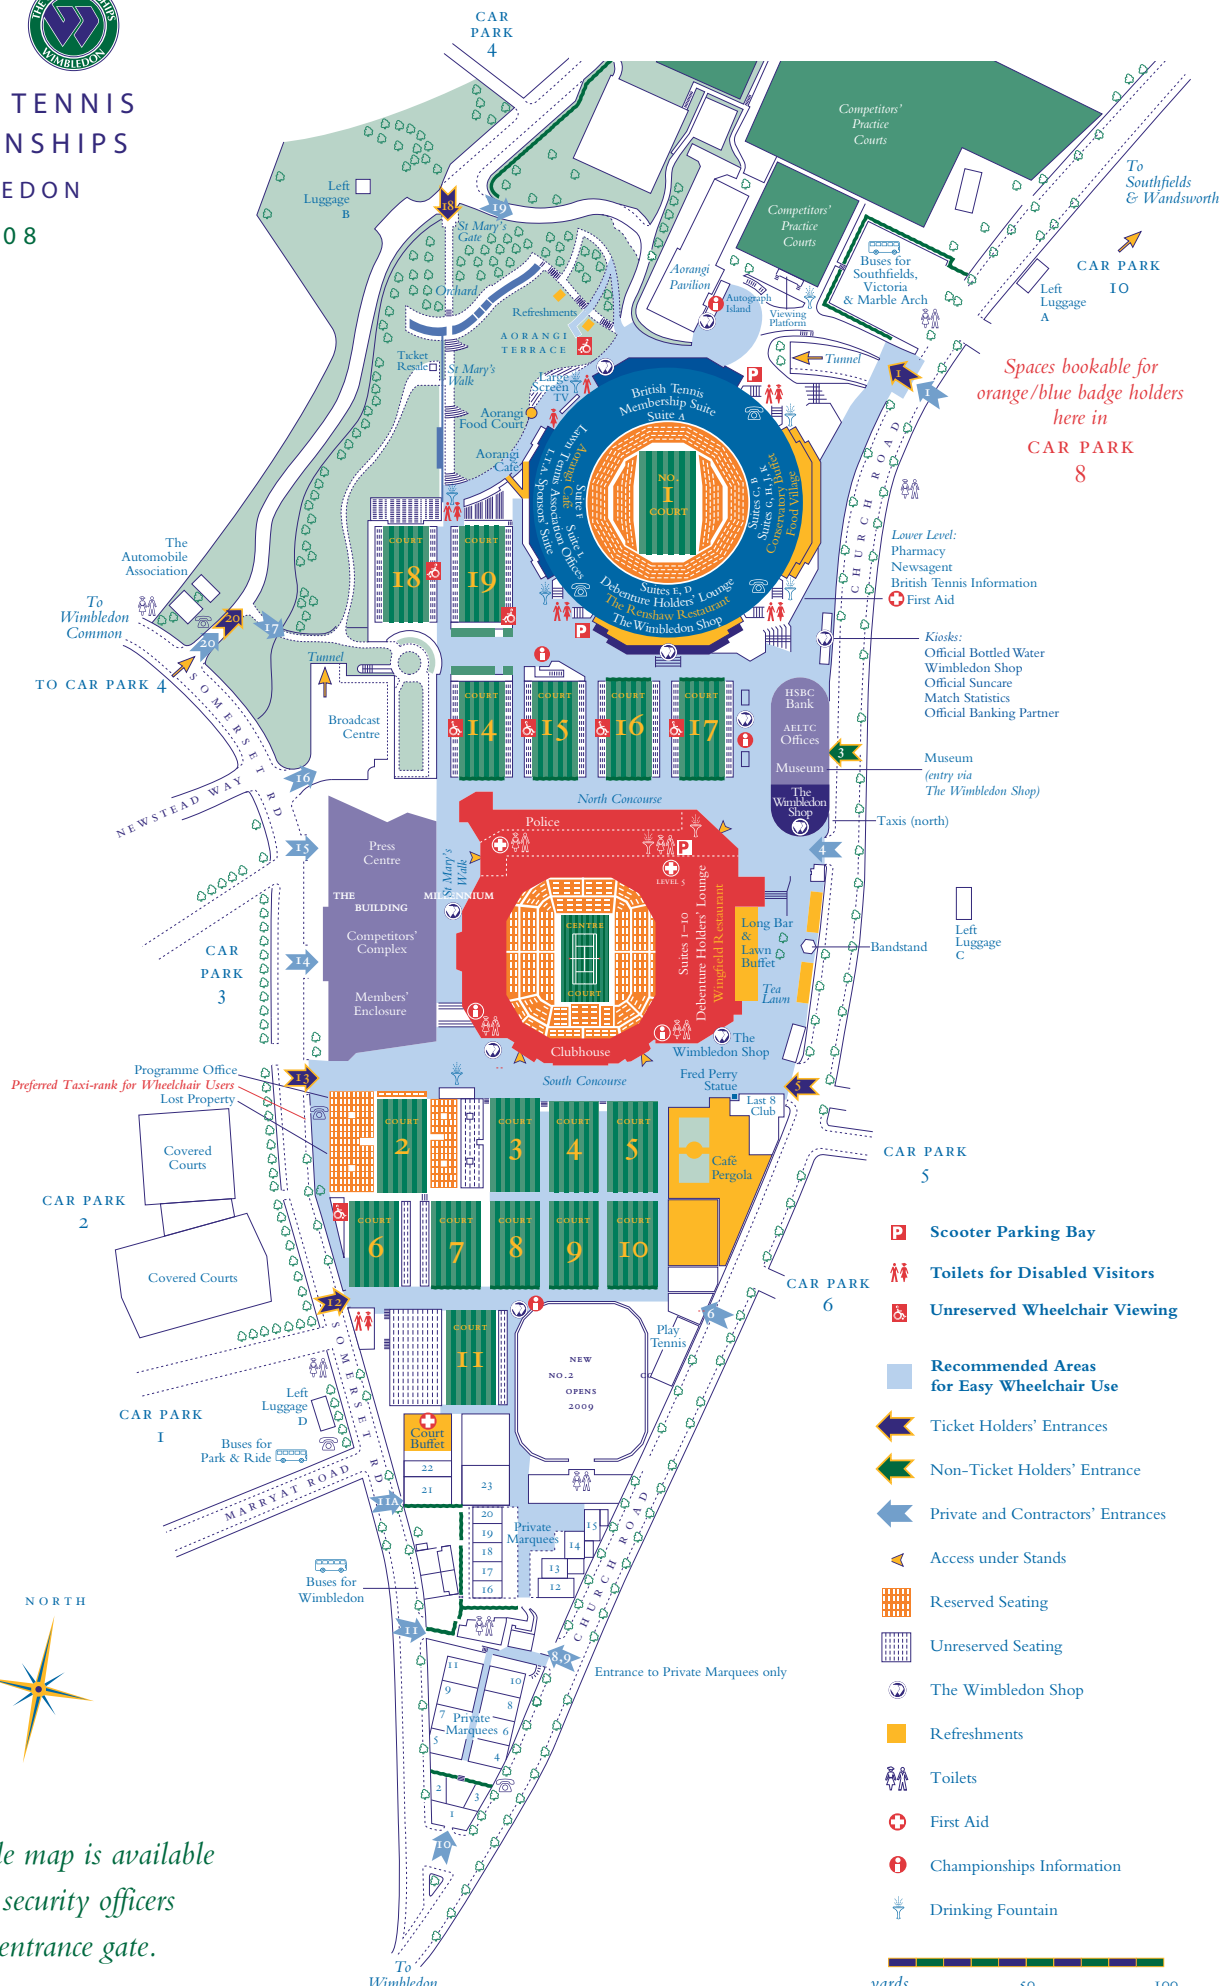

THE LAWN TENNIS CHAMPIONSHIPS
WIMBLEDON
2008

Spaces bookable for orange/blue badge holders here in CAR PARK 8

Preferred Taxi-rank for Wheelchair Users
Lost Property

A larger scale map is available from the security officers at any entrance gate.