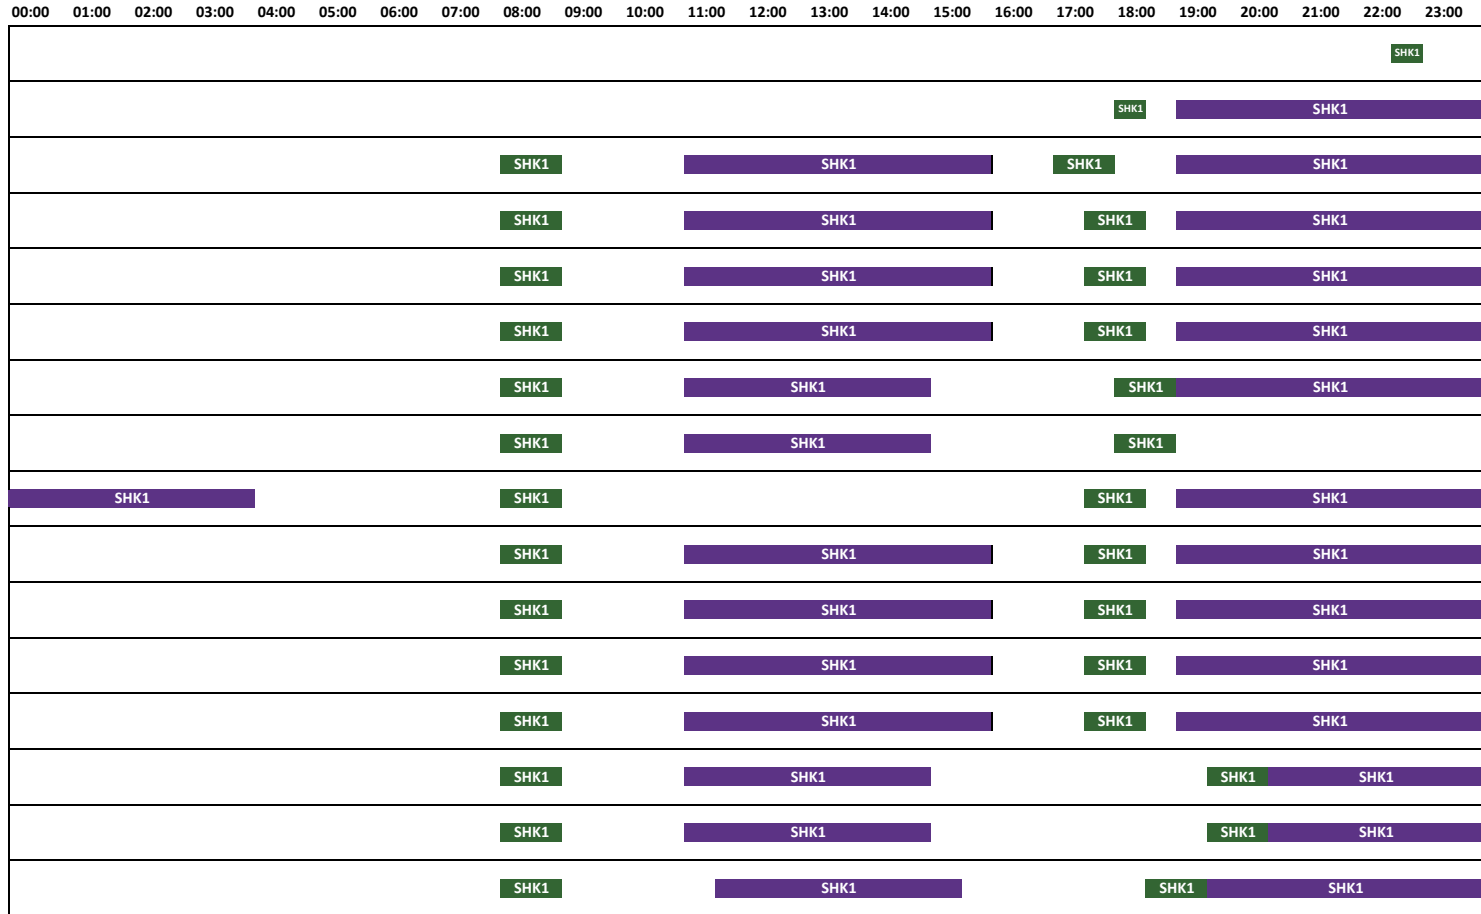

THE LAWN TENNIS CHAMPIONSHIPS, WIMBLEDON

Hong Kong Television Coverage (2009)

All times are in HKT (Hong Kong Time) and subject to change

SUNDAY 21 JUNE
SHK1 2230-2300

MONDAY 22 JUNE
SHK1 1800-0200

TUESDAY 23 JUNE
SHK1 0800-0200

WEDNESDAY 24 JUNE
SHK1 0800-0200

THURSDAY 25 JUNE
SHK1 0800-0200

FRIDAY 26 JUNE
SHK1 0800-0200

SATURDAY 27 JUNE
SHK1 0800-0200

SUNDAY 28 JUNE
SHK1 0800-1900

MONDAY 29 JUNE
SHK1 0000-0200

TUESDAY 30 JUNE
SHK1 0800-0200

WEDNESDAY 01 JULY
SHK1 0800-0200

THURSDAY 02 JULY
SHK1 0800-0200

FRIDAY 03 JULY
SHK1 0800-0200

SATURDAY 04 JULY
SHK1 0800-0200

SUNDAY 05 JULY
SHK1 0800-0100

MONDAY 06 JULY
SHK1 0800-2130

Highlights

Live Coverage (may be delayed)