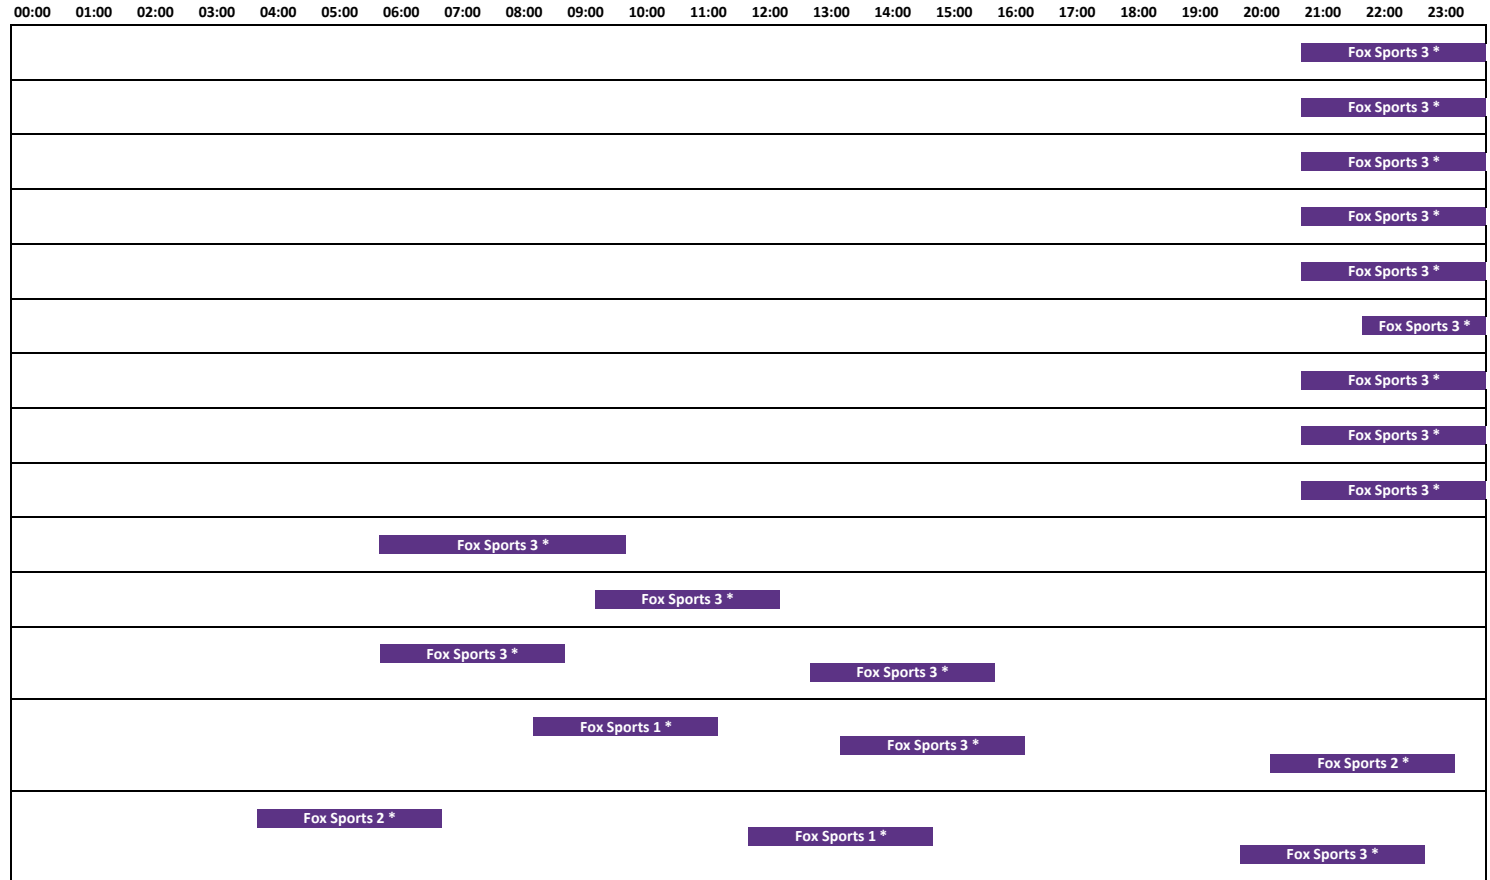

# THE LAWN TENNIS CHAMPIONSHIPS, WIMBLEDON

## Australian Television Coverage (2009)

All times are in EST (Australian Eastern Standard Time) and subject to change

<b>MONDAY 22 JUNE</b>	Fox Sports 3	From 2100	Wimbledon: Day 1
<b>TUESDAY 23 JUNE</b>	Fox Sports 3	From 2100	Wimbledon: Day 2
<b>WEDNESDAY 24 JUNE</b>	Fox Sports 3	From 2100	Wimbledon: Day 3
<b>THURSDAY 25 JUNE</b>	Fox Sports 3	From 2100	Wimbledon: Day 4
<b>FRIDAY 26 JUNE</b>	Fox Sports 3	From 2100	Wimbledon: Day 5
<b>SATURDAY 27 JUNE</b>	Fox Sports 3	From 2200	Wimbledon: Day 6
<b>MONDAY 29 JUNE</b>	Fox Sports 3	From 2100	Wimbledon: Day 7
<b>TUESDAY 30 JUNE</b>	Fox Sports 3	From 2100	Wimbledon: Day 8
<b>WEDNESDAY 01 JULY</b>	Fox Sports 3	From 2100	Wimbledon: Day 9
<b>THURSDAY 02 JULY</b>	Fox Sports 3	From 0600	Wimbledon: Day 9
<b>FRIDAY 03 JULY</b>	Fox Sports 3	From 0930	Ladies' Semifinals
<b>SATURDAY 04 JULY</b>	Fox Sports 3	From 0600	Men's Semifinals
	Fox Sports 3	From 1300	Men's Semifinals
<b>SUNDAY 05 JULY</b>	Fox Sports 1	From 0830	Ladies' Singles Final
	Fox Sports 3	From 1330	Ladies' Singles Final
	Fox Sports 2	From 2030	Ladies' Singles Final
<b>MONDAY 06 JULY</b>	Fox Sports 2	From 0400	Men's Singles Final
	Fox Sports 1	From 1200	Men's Singles Final
	Fox Sports 3	From 2000	Men's Singles Final